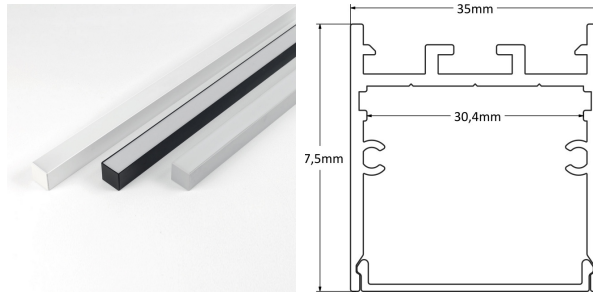

KWADRU

GENERAL INFO

DIMENSION 37,5 x 35 mm

LENGTHS 2 m / 3 m

OPTIONAL endcap / brace / pendant clip

SPECIFICATIONS

FINISH white RAL 9016 tex / black RAL 9005 tex / anodised aluminium

REFERENTIES

C8005 Kwadru 37,5 x35 mm - anodised

C8005-W Kwadru 37,5 x35 mm - white texture

C8005-BL Kwadru 37,5 x35 mm - black texture

C8005-E Kwadru end-cap - anodised

C8005-EW Kwadru end-cap - white texture

C8005-EB Kwadru end-cap - black texture