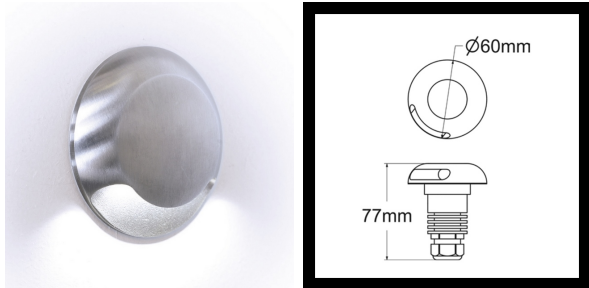

COSTA

SPECIFICATIONS

LED	Cree high power
LED LM OUTPUT	90 lm
POWER CONS.	3 W @ 700 mA ± 3,2 Vdc
DRIVE CURRENT	24 Vdc
COLOR TEMP	WW 3.000 K / CW 6.000 K
CRI/GAI	+80
REFLECTOR	side emitting
FINISH	stainless steel 316 frontring
ADJUSTABLE	n/a
CUT-OUT	Ø 40 mm
REMARK	supplied with spring and mounting sleeve supplied with IP67 24 V 700 mA concerter

REFERENTIES

B2015 Costa WW 3.000 K

B2016 Costa CW 6.000 K