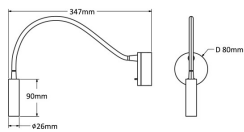

LIBRO

SPECIFICATIONS

LED LM OUTPUT	160lm
POWER CONS.	3W
DRIVE CURRENT	230Vac
COLOR TEMP	2700K
CRI/GAI	>90
REFLECTOR	24°
FINISH	White RAL 9016 tex / Black RAL 9005 tex
ADJUSTABLE	Flexible
CUT-OUT	N/A
REMARK	Flexible arm is 300mm long