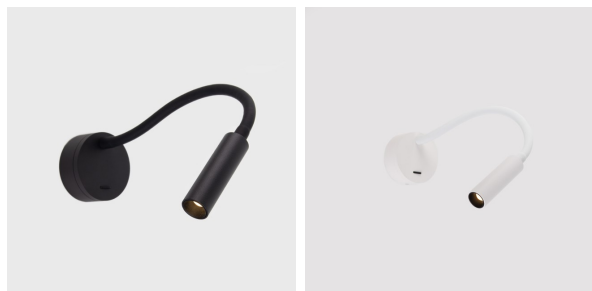

LIBRO

SPECIFICATIONS

LED LM OUTPUT	160lm
POWER CONS.	3W
DRIVE CURRENT	230Vac
COLOR TEMP	2700K
CRI/GAI	>90
REFLECTOR	24°
FINISH	White RAL 9016 tex / Black RAL 9005 tex
ADJUSTABLE	Flexible
CUT-OUT	N/A
REMARK	Flexible arm is 300mm long

REFERENTIES

A6224W/927 Libro White 927

A6224B/927 Libro Black 927