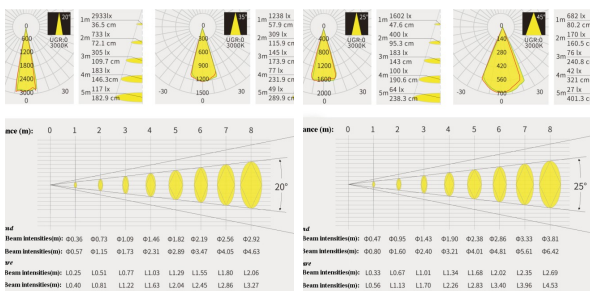

FINESTRA S ON

GENERAL INFO

Adjustable beam: size and shape.

Ideal for lighting paintings and pictures.

SPECIFICATIONS

LED	Luminus CHM-4
LED LM OUTPUT	450 lm
POWER CONS.	14W
DRIVE CURRENT	350 mA
COLOR TEMP	3000 K
CRI/GAI	95
FINISH	Black RAL 9005 tex
ADJUSTABLE	90° x 355°
REMARK	2 types of optic to choose from: 20-35° / 25-45°

Also available for A-track-tif and 3F-track

REFERENTIES

A6214/O/930/2035 Finestra S ON 20°-35°