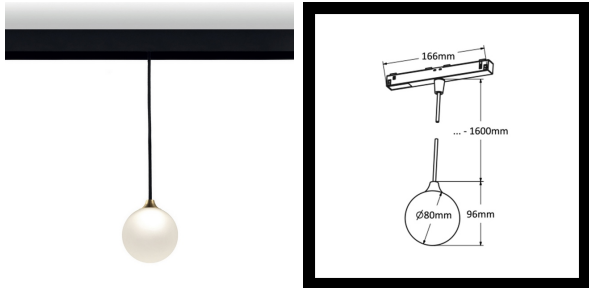

GEORGES SUSP AT

GENERAL INFO

DIMMING 1-10V / DALI

SPECIFICATIONS

| | |
|----------------------|----------------------------------|
| LED | COB LED |
| LED LM OUTPUT | 280 lm |
| POWER CONS. | 3,33 W |
| DRIVE CURRENT | 48 Vdc |
| COLOR TEMP | 2.700 / 3.000 K |
| CRI/GAI | > 80 |
| REFLECTOR | n/a |
| FINISH | brushed brass & polycarbonate |
| ADJUSTABLE | height adjustable |
| REMARK | black power cable / length 1,6 m |

REFERENTIES

AT6204/927/A Georges S AT 927 1-10V

AT6204/930/A Georges S AT 930 1-10V

AT6204/927/D Georges S AT 927 DALI

AT6204/930/D Georges S AT 930 DALI