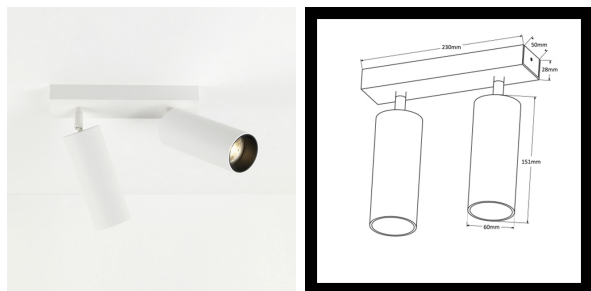

MINI TUBE 2 ON LED

SPECIFICATIONS

LED	LED Engine
LED LM OUTPUT	700 lm
POWER CONS.	10 W
DRIVE CURRENT	2 x 230 Vac
COLOR TEMP	2.700 / 3.000 K
CRI/GAI	92
REFLECTOR	24° / 36°
FINISH	white RAL 9016 tex / black RAL 9005 tex
ADJUSTABLE	45° x 355°
REMARK	mains dimmable (leading & trailing)

REFERENTIES

- A1004W/927/24 Mini Tube 2 ON white LED 927 R24
- A1004W/927/36 Mini Tube 2 ON white LED 927 R36
- A1004W/930/24 Mini Tube 2 ON white LED 930 R24
- A1004W/930/36 Mini Tube 2 ON white LED 930 R36
- A1004B/927/24 Mini Tube 2 ON black LED 927 R24
- A1004B/927/36 Mini Tube 2 ON black LED 927 R36
- A1004B/930/24 Mini Tube 2 ON black LED 930 R24
- A1004B/930/36 Mini Tube 2 ON black LED 930 R36