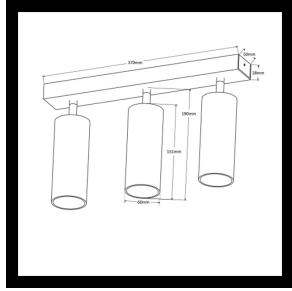

## SPECIFICATIONS

---

**FINISH** white RAL 9016 tex / black RAL 9005 tex

**ADJUSTABLE** 45° x 355°

**CUT-OUT** n/a

**REMARK** **LAMP** 3 x QPAR51 35W max. / LED bulb

**BASE** GU10

### REMARK

fits all LED replacement bulbs  
adjustable lamp depth GU10 socket

### OPTIONAL

*MINI TUBE CONE (REFC6025):*  
mounting clips / cone / honeycomb /  
prismatic lens / spread lens  
C6025B/part Mini Tube cone black  
C6025W/part Mini Tube cone white  
C6025G/part Mini Tube cone gold