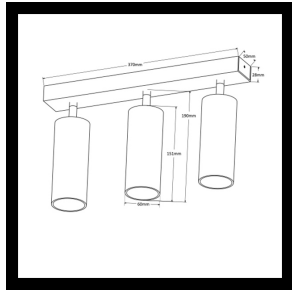

MINI TUBE 3 ON LED

SPECIFICATIONS

LED	LED Engine
LED LM OUTPUT	700 lm
POWER CONS.	10 W
DRIVE CURRENT	3 x 230 Vac
COLOR TEMP	2.700 / 3.000 K
CRI/GAI	92
REFLECTOR	24° / 36°
FINISH	white RAL 9016 tex / black RAL 9005 tex
ADJUSTABLE	45° x 355°
REMARK	mains dimmable (leading & trailing)

REFERENTIES

- A1005W/927/24 Mini Tube 3 ON white LED 927 R24
- A1005W/927/36 Mini Tube 3 ON white LED 927 R36
- A1005W/930/24 Mini Tube 3 ON white LED 930 R24
- A1005W/930/36 Mini Tube 3 ON white LED 930 R36
- A1005B/927/24 Mini Tube 3 ON black LED 927 R24
- A1005B/927/36 Mini Tube 3 ON black LED 927 R36
- A1005B/930/24 Mini Tube 3 ON black LED 930 R24
- A1005B/930/36 Mini Tube 3 ON black LED 930 R36