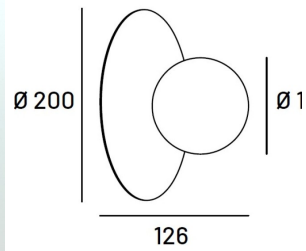

MOON D20 ON

SPECIFICATIONS

LED LM OUTPUT	529 lm
POWER CONS.	6.7 W - 230V
COLOR TEMP	2700K / 3000K / D2W (3000 - 1800K)
CRI/GAI	>90
FINISH	Black / Brass / Alabast
REMARK	Built in driver / Non-dimmable Globe Ø 100 mm Alabast is a natural product, every Moon is unique

A6228M/D20/D2W/PD Moon D20 ON brass D2W 3000-1800K Phase dim