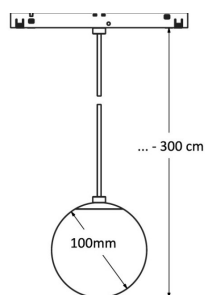

MOON SUSPENSION AT

SPECIFICATIONS

LED LM OUTPUT	529 lm
POWER CONS.	6,7W
DRIVE CURRENT	48Vdc
COLOR TEMP	2700K / 3000K
CRI/GAI	>90
FINISH	Alabast + Black RAL 9005 tex
REMARK	Alabast is a natural product, every Moon is unique.