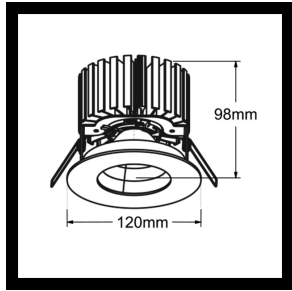

EDNA

GENERAL INFO

COLOR QUALITY

Xicato: artist / beauty / vibrant / vibrant artist

Tridonic: fashion / pure white / fish / meat / gold / fruit

SPECIFICATIONS

LED	Xicato / Tridonic
LED LM OUTPUT	1.300 up to 4.350 lm
POWER CONS.	according to lumen output
DRIVE CURRENT	supplied with driver
COLOR TEMP	2.700 / 3.000 / 4.000 K
CRI/GAI	80 up to +95
REFLECTOR	Xicato: 20°, 40°, 60° (11° only available in 1.300 lm) / Tridonic: 20°, 40°, 60°
FINISH	white RAL 9016 tex / black RAL 9005 tex
ADJUSTABLE	n/a
CUT-OUT	Ø 110 mm
REMARK	Xicato on request

REFERENTIES

T6073B/927/20° Edna T - 927 - 20° - incl. driver

T6073B/927/40° Edna T - 927 - 40° - incl. driver

T6073B/927/60° Edna T - 927 - 60° - incl. driver

T6073B/930/20° Edna T - 930 - 20° - incl. driver