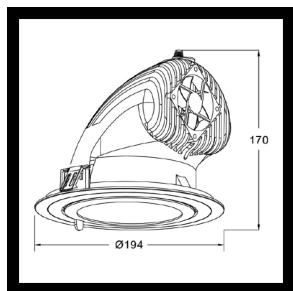

# BFD FLEX

### OPTIONAL

C6018W enlargement ring white (Ø 240 mm)

C6018B enlargement ring black (Ø 240 mm)

## SPECIFICATIONS

---

<b>LED</b>	Xicato / Tridonic
<b>LED LM OUTPUT</b>	1.300 up to 4.350 lm
<b>POWER CONS.</b>	according to lumen output
<b>DRIVE CURRENT</b>	supplied with driver
<b>COLOR TEMP</b>	2.700 / 3.000 / 4.000 K
<b>CRI/GAI</b>	80 up to +95
<b>REFLECTOR</b>	Xicato: 39° (15° - 25° on request) / Tridonic: 39° (15° - 25° on request)
<b>FINISH</b>	white RAL 9016 tex / black RAL 9005 tex
<b>ADJUSTABLE</b>	355° x 45°
<b>CUT-OUT</b>	Ø 180 mm
<b>REMARK</b>	passive cooling