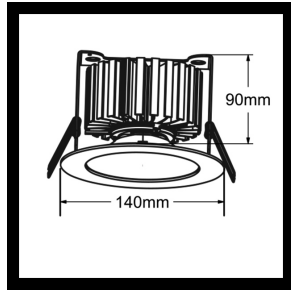

MINI BFD ASSYMETRIC

GENERAL INFO

COLOR QUALITY

Xicato: artist / beauty / vibrant / vibrant artist

Tridonic: fashion / pure white / fish / meat / gold / fruit

SPECIFICATIONS

LED	Xicato / Tridonic
LED LM OUTPUT	1.300 up to 4.350 lm
POWER CONS.	according to lumen output
DRIVE CURRENT	supplied with driver
COLOR TEMP	2.700 / 3.000 / 4.000 K
CRI/GAI	80 up to +95
REFLECTOR	Xicato: wall wash 60° - 15° forward throw / Tridonic: wall wash 60° - 15° forward throw
FINISH	white RAL 9016 tex / black RAL 9005 tex
ADJUSTABLE	n/a
CUT-OUT	Ø 130 mm
REMARK	Xicato on request