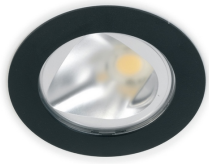

MINI BFD ASSYMETRIC

GENERAL INFO

COLOR QUALITY

Xicato: artist / beauty / vibrant / vibrant artist

Tridonic: fashion / pure white / fish / meat / gold / fruit

SPECIFICATIONS

LED	Xicato / Tridonic
LED LM OUTPUT	1.300 up to 4.350 lm
POWER CONS.	according to lumen output
DRIVE CURRENT	supplied with driver
COLOR TEMP	2.700 / 3.000 / 4.000 K
CRI/GAI	80 up to +95
REFLECTOR	Xicato: wall wash 60° - 15° forward throw / Tridonic: wall wash 60° - 15° forward throw
FINISH	white RAL 9016 tex / black RAL 9005 tex
ADJUSTABLE	n/a
CUT-OUT	Ø 130 mm
REMARK	Xicato on request