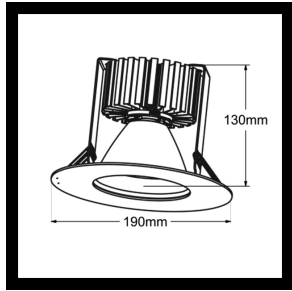

MINI BFD PLUS

GENERAL INFO

COLOR QUALITY

Xicato: artist / beauty / vibrant / vibrant artist

Tridonic: fashion / pure white / fish / meat / gold / fruit

SPECIFICATIONS

LED	Xicato / Tridonic
LED LM OUTPUT	1.300 up to 4.350 lm
POWER CONS.	according to lumen output
DRIVE CURRENT	supplied with driver
COLOR TEMP	2.700 / 3.000 / 4.000 K
CRI/GAI	80 up to +95
REFLECTOR	Xicato: 15° - 25° - 39° / Tridonic: 15° - 25° - 39°
FINISH	white RAL 9016 tex / black RAL 9005 tex
ADJUSTABLE	n/a
CUT-OUT	Ø 130 mm up to Ø 180 mm
REMARK	ideal re-lighting fixture with flexible built-in diameter