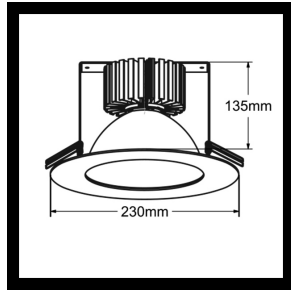

BFD

GENERAL INFO

COLOR QUALITY

Xicato: artist / beauty / vibrant / vibrant artist

Tridonic: fashion / pure white / fish / meat / gold / fruit

SPECIFICATIONS

LED	Xicato / Tridonic
LED LM OUTPUT	1.300 up to 4.350 lm
POWER CONS.	according to lumen output
DRIVE CURRENT	supplied with driver
COLOR TEMP	2.700 / 3.000 / 4.000 K
CRI/GAI	80 up to +95
REFLECTOR	Xicato: 52° / Tridonic: 52°
FINISH	white RAL 9016 tex / black RAL 9005 tex
ADJUSTABLE	n/a
CUT-OUT	Ø 180 mm up to Ø 220 mm
REMARK	can be designed for other built-in diameters / front plates