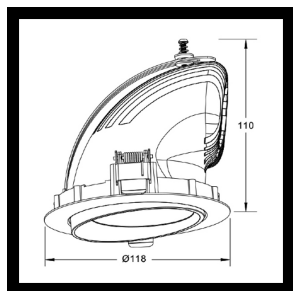

MINI BFD FLEX

GENERAL INFO

COLOR QUALITY

Xicato: artist / beauty / vibrant / vibrant artist

Tridonic: fashion / pure white / fish / meat / gold / fruit

SPECIFICATIONS

LED	Xicato / Tridonic
LED LM OUTPUT	1.300 up to 2.570 lm
POWER CONS.	according to lumen output
DRIVE CURRENT	supplied with driver
COLOR TEMP	2.700 / 3.000 / 4.000 K
CRI/GAI	80 up to +95
REFLECTOR	Xicato: 20° - 39° / Tridonic: 20° - 39°
FINISH	white RAL 9016 tex / black RAL 9005 tex
ADJUSTABLE	355° x 45°
CUT-OUT	Ø 110 mm
REMARK	Xicato on request

REFERENTIES

T6143B/927/20° Mini BFD Flex T - 927 - 20° - incl. driver

T6143B/927/39° Mini BFD Flex T - 927 - 39° - incl. driver

T6143B/930/20° Mini BFD Flex T - 930 - 20° - incl. driver

T6143B/930/39° Mini BFD Flex T - 930 - 39° - incl. driver