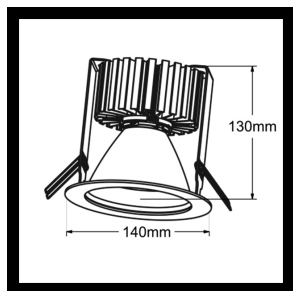

MINI BFD

GENERAL INFO

COLOR QUALITY

Xicato: artist / beauty / vibrant / vibrant artist

Tridonic: fashion / pure white / fish / meat / gold / fruit

SPECIFICATIONS

LED	Xicato / Tridonic
LED LM OUTPUT	1.300 up to 4.350 lm
POWER CONS.	according to lumen output
DRIVE CURRENT	supplied with driver
COLOR TEMP	2.700 / 3.000 / 4.000 K
CRI/GAI	80 up to +95
REFLECTOR	Xicato: 15° - 25° - 39° / Tridonic: 15° - 25° - 39°
FINISH	white RAL 9016 tex / black RAL 9005 tex
ADJUSTABLE	n/a
CUT-OUT	Ø 130 mm
REMARK	Xicato on request

REFERENTIES

T6135B/927/14,5° Mini BFD T - 927 - 14,5° - incl. driver

T6135B/927/25,5° Mini BFD T - 927 - 25,5° - incl. driver

T6135B/927/39° Mini BFD T - 927 - 39° - incl. driver

T6135B/930/14,5° Mini BFD T - 930 - 14,5° - incl. driver

T6135B/930/25,5° Mini BFD T - 930 - 25,5° - incl. driver

T6135B/930/39° Mini BFD T - 930 - 39° - incl. driver