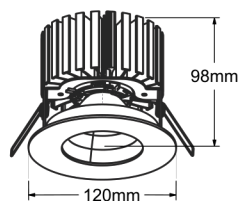

MODULE	MODEL	REFERENCE	LM OUTPUT	CRI / CCT	BEAM	DIMMING
XICATO XTM	EDNA X WHITE EDNA X BLACK	A6073W A6073B	1.300 lm	827 - 830 - 840 - V830	11°	ND PD A D
				927 - 930 - 940 - V930 - BT		
			2.000 lm	827 - 830 - 840 - V830	20°	
				927 - 930 - 940 - V930 - BT		
			3.000 lm	827 - 830 - 840 - V830	40°	
927 - 930 - 940 - V930 - BT						
3.850 lm	827 - 830 - 840 - V830	60°				

ND: non dimmable / PD: phase dimming / A: 1-10V / D: DALI

MODULE	MODEL	REFERENCE	LM OUTPUT	CRI / CCT	BEAM	DIMMING
TRIDONIC SLE	EDNA T WHITE EDNA T BLACK	T6073*927/_/_°/ND	3.870 lm	927	20° 40° 60°	ND DIMMING ON REQUEST
		T6073*930/_/_°/ND	4.130 lm	930		
		T6073*940/_/_°/ND	4.330 lm	940		
		T6073*9730/_/_°/ND	3.520 lm	9730		
		T6073*FA/_/_°/ND	3.860 lm	FASHION		
		T6073*PW930/_/_°/ND	4.180 lm	PURE WHITE 930		
		T6073*PW940/_/_°/ND	4.350 lm	PURE WHITE 940		
		T6073*FIS/_/_°/ND	3.600 lm	FISH 965		
		T6073*M+/_/_°/ND	2.600 lm	MEAT+		
		T6073*FM/_/_°/ND	2.550 lm	FRESH MEAT		
		T6073*G/_/_°/ND	3.900 lm	GOLD		
		T6073*G+/_/_°/ND	2.900 lm	GOLD+		
		T6073*FR/_/_°/ND	3.600 lm	FRUIT		

*W (white) or B (black)

LOWER LM OUTPUT
ALSO AVAILABLE

ND: non dimmable