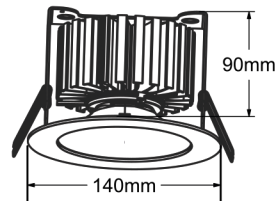

MODULE	MODEL	REFERENCE	LM OUTPUT	CRI / CCT	BEAM	DIMMING
XICATO XTM	MINI BFD ASSY X WHITE MINI BFD ASSY X BLACK	A6136W A6136B	1.300 lm	827 - 830 - 840 - V830	ASSY	ND PD A D
				927 - 930 - 940 - V930 - BT		
			2.000 lm	827 - 830 - 840 - V830		
				927 - 930 - 940 - V930 - BT		
			3.000 lm	827 - 830 - 840 - V830		
3.850 lm	927 - 930 - 940 - V930 - BT					
				827 - 830 - 840 - V830		

ND: non dimmable / PD: phase dimming / A: 1-10V / D: DALI

MODULE	MODEL	REFERENCE	LM OUTPUT	CRI / CCT	BEAM	DIMMING
TRIDONIC SLE	MINI BFD ASSY T WHITE MINI BFD ASSY T BLACK	T6136*/927/ASSY/ND	3.870 lm	927	ASSY	ND DIMMING ON REQUEST
		T6136*/930/ASSY/ND	4.130 lm	930		
		T6136*/940/ASSY/ND	4.330 lm	940		
		T6136*/9730/ASSY/ND	3.520 lm	9730		
		T6136*/FA/ASSY/ND	3.860 lm	FASHION		
		T6136*/PW930/ASSY/ND	4.180 lm	PURE WHITE 930		
		T6136*/PW940/ASSY/ND	4.350 lm	PURE WHITE 940		
		T6136*/FIS/ASSY/ND	3.600 lm	FISH 965		
		T6136*/M+/ASSY/ND	2.600 lm	MEAT+		
		T6136*/FM/ASSY/ND	2.550 lm	FRESH MEAT		
		T6136*/G/ASSY/ND	3.900 lm	GOLD		
		T6136*/G+/ASSY/ND	2.900 lm	GOLD+		
		T6136*/FR/ASSY/ND	3.600 lm	FRUIT		

*W (white) or B (black)

LOWER LM OUTPUT
ALSO AVAILABLE

ND: non dimmable