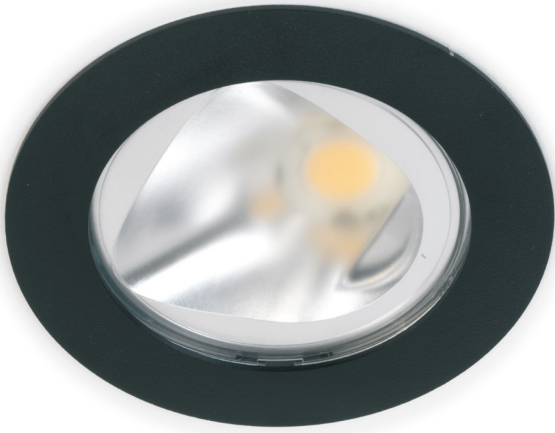

MINI BFD ASSYMETRIC

REF	A6136W	Mini BFD assymmetric white
	A6136B	Mini BFD assymmetric black

LED	Xicato Tridonic
LED LM OUTPUT	1.300 up to 4.350 lm
POWER CONS.	according to lumen output - see table p. 255
COLOR TEMP.	2.700 / 3.000 / 4.000 K
CRI	80 up to +95
COLOR QUALITY	Xicato: artist / beauty vibrant / vibrant artist Tridonic: fashion / pure white fish / meat / gold / fruit
REFLECTOR	Xicato: wall wash 60° - 15° forward throw Tridonic: wall wash 60° - 15° forward throw
FINISH	white RAL 9016 tex black RAL 9005 tex
ADJUSTABLE	n/a
CUT-OUT	∅ 130 mm
DRIVE CURRENT	supplied with driver