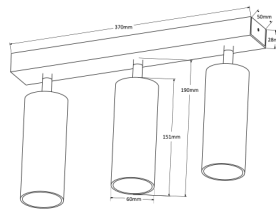

MINI TUBE 3 ON LED

REF	A1005W/927/24	Mini Tube 3 ON white LED 927 R24
	A1005W/927/36	Mini Tube 3 ON white LED 927 R36
	A1005W/930/24	Mini Tube 3 ON white LED 930 R24
	A1005W/930/36	Mini Tube 3 ON white LED 930 R36
	A1005B/927/24	Mini Tube 3 ON black LED 927 R24
	A1005B/927/36	Mini Tube 3 ON black LED 927 R36
	A1005B/930/24	Mini Tube 3 ON black LED 930 R24
	A1005B/930/36	Mini Tube 3 ON black LED 930 R36

LED	LED Engine
LED LM OUTPUT	700 lm
POWER CONS.	10 W
DRIVE CURRENT	2x 230 Vac
COLOR TEMP.	2.700 / 3.000 K
CRI	92
REFLECTOR	36°
FINISH	white RAL 9016 tex black RAL 9005 tex
ADJUSTABLE	45° x 355°
REMARK	mains dimmable (leading & trailing)