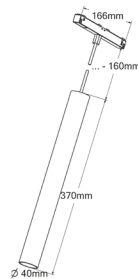

NALA AT SUSP L

REF	ATNS3GM/927/**/**	Nala AT SUSP L Gun Metal 927 / ** / **
	ATNS3BR/927/**/**	Nala AT SUSP L Bronze 927 / ** / **
	ATNS3CH/927/**/**	Nala AT SUSP L Champagne 927 / ** / **
	ATNS3GM/930/**/**	Nala AT SUSP L Gun Metal 930 / ** / **
	ATNS3BR/930/**/**	Nala AT SUSP L Bronze 930 / ** / **
	ATNS3CH/930/**/**	Nala AT SUSP L Champagne 9307 / ** / **
	reference builder	ATNS3GM/927/24/A

LED	COB LED
LED LM OUTPUT	710 lm
POWER CONS.	8,7 W
DRIVE VOLTAGE	48 Vdc
COLOR TEMP.	2.700 / 3.000 K
CRI	>90
REFLECTOR **	16° / 36° / 50°
DIMMING ***	1-10 V (A) / Dalı (D)
FINISH	anodised gun metal anodised bronze anodised champagne
ADJUSTABLE	height adjustable
REMARK	black fabric power cable please specify length in your order

CH

BR

GM