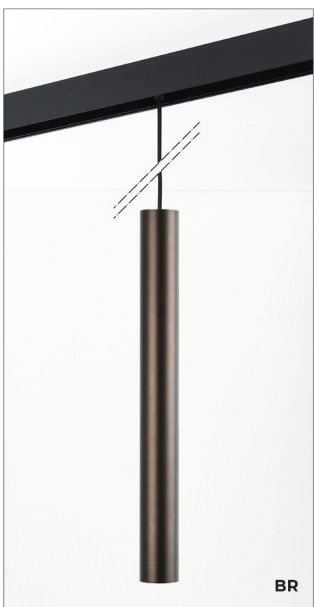

NALA AT SUSP L

REF	ATNS3GM/927/**/**	Nala AT SUSP L Gun Metal 927 / ** / **
	ATNS3BR/927/**/**	Nala AT SUSP L Bronze 927 / ** / **
	ATNS3CH/927/**/**	Nala AT SUSP L Champagne 927 / ** / **
	ATNS3GM/930/**/**	Nala AT SUSP L Gun Metal 930 / ** / **
	ATNS3BR/930/**/**	Nala AT SUSP L Bronze 930 / ** / **
	ATNS3CH/930/**/**	Nala AT SUSP L Champagne 9307 / ** / **
	reference builder	ATNS3GM/927/24/A

LED	COB LED
LED LM OUTPUT	710 lm
POWER CONS.	8,7 W
DRIVE VOLTAGE	48 Vdc
COLOR TEMP.	2.700 / 3.000 K
CRI	>90
REFLECTOR **	16° / 36° / 50°
DIMMING ***	1-10 V (A) / Dalı (D)
FINISH	anodised gun metal anodised bronze anodised champagne
ADJUSTABLE	height adjustable
REMARK	black fabric power cable please specify length in your order

CH

BR

GM