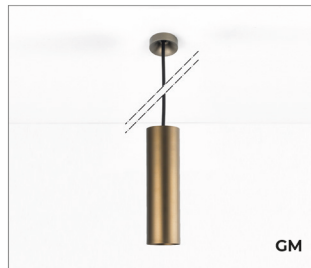

NALA S I4 SUSP

CH

BR

GM

REF	NSIGM/14/927/**	Nala SUSP I4 Gun Metal 927 **
	NSIBR/14/927/**	Nala SUSP I4 Bronze 927 **
	NSICH/14/927/**	Nala SUSP I4 Champagne 927 **
	NSIGM/14/930/**	Nala SUSP I4 Gun Metal 930 **
	NSIBR/14/930/**	Nala SUSP I4 Bronze 930 **
	NSICH/14/930/**	Nala SUSP I4 Champagne 930 **

LED	COB LED
LED LM OUTPUT	710 lm
POWER CONS.	8,7 W
DRIVE CURRENT	700 mA 12,5 Vdc
COLOR TEMP.	2.700 / 3.000 K
CRI	>90
REFLECTOR **	16° / 36° / 50°
FINISH	anodised gun metal anodised bronze anodised champagne
ADJUSTABLE	height adjustable
CUT-OUT	Ø 35 mm
REMARK	driver not included black fabric power cable / length 1,6 m